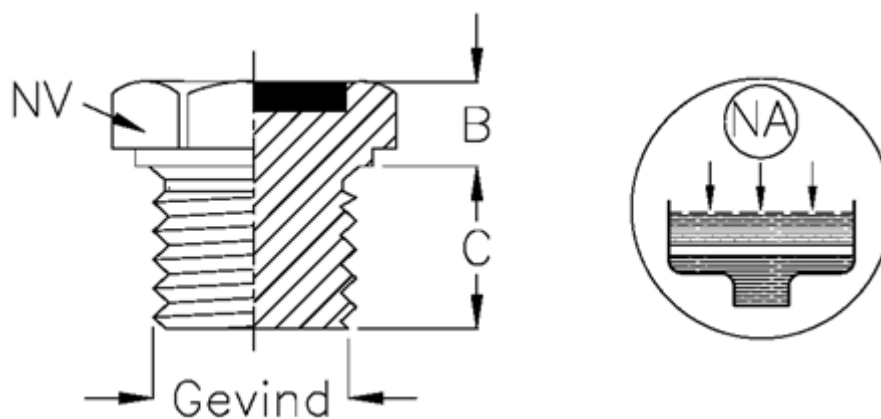

Article number: 21320464A

Description: Drain filling plug
Type 32A M22x1,5 ET.A (filling red)

Measures

B = 8
C = 10
NV = 27
Thread = M22x1,5